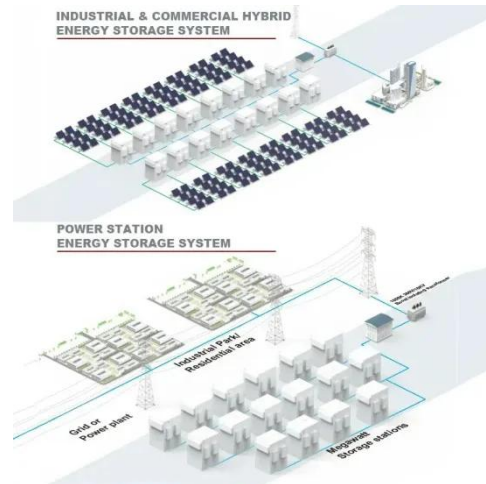

Haisic 51.2V 5120Wh rack-mounted solar energy storage battery adopts highly reliable Lithium battery cells for long cycle life and consistent performances. Ideal backup power supply for telecom base ...