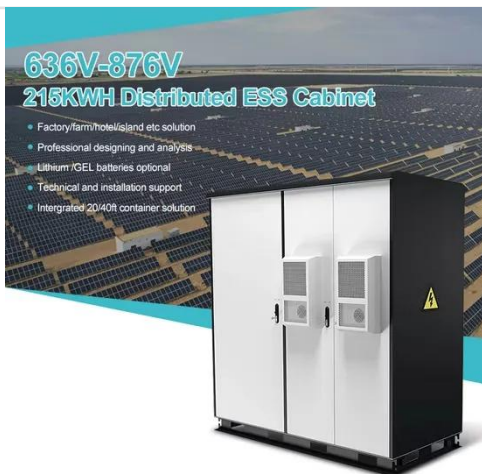

BASE STATION POWER SUPPLY , FTMRS SOLAR

FTMRS SOLAR specializes in photovoltaic power generation, solar energy systems, lithium battery storage, photovoltaic containers, BESS systems, commercial storage, industrial storage, PV ...

Energy Storage Systems For Solar Power

Haisic 51.2V 5120Wh rack-mounted solar energy storage battery adopts highly reliable Lithium battery cells for long cycle life and consistent performances. Ideal backup power supply for telecom base ...

Outdoor Photovoltaic Energy Cabinet, Base Station Energy ...

An Outdoor Photovoltaic Energy Cabinet is a fully integrated, weatherproof power solution combining solar generation, lithium battery storage, inverter, and EMS in a single cabinet. It delivers clean, ...

LZY-ZB Telecom Battery Cabinet

LZY-ZB Telecom Battery Cabinet is a compact, rugged backup power solution that is intended for telecommunications infrastructure (e.g. cell towers, base stations and remote sites). It is integrated ...