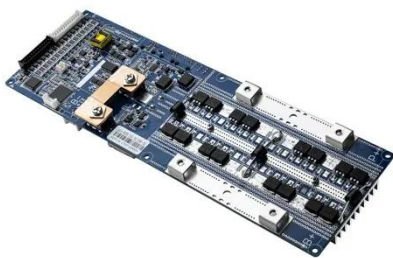

Custom Smart Battery Swap Cabinet Manufacturer in China , Power ...

Our custom battery swapping cabinets are at the heart of a fully integrated system, combining real-time battery