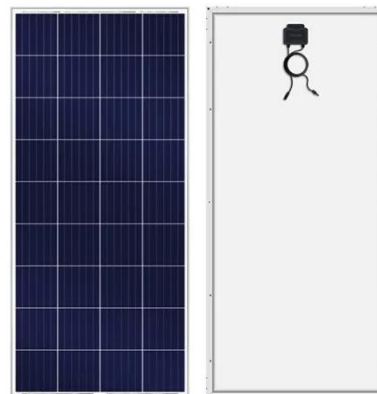

base station cabinet Price

Comparing base station cabinet prices. You can easily wholesale quality base station cabinet at wholesale prices on Made-in-China .

◆ PRODUCT INFORMATION ◆

-  BATTERY CAPACITY
50kWh-500kWh
-  DC VOLTAGE RANGE
400V-1000V
-  DEGREE OF PROTECTION
IP54
-  OPERATING TEMPERATURE RANGE
-10-50°C