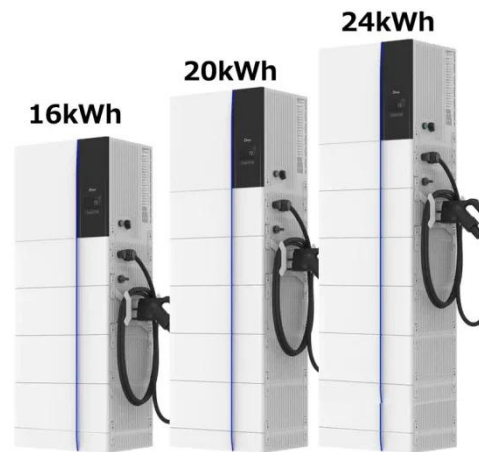

Manufacturers Benin, Power ...

Machinesequipments is a Power Generation Equipment Manufacturers in Benin, Power Generation Equipment Benin, Power Generation Equipment Suppliers Benin and Exporters in Benin for Power ...