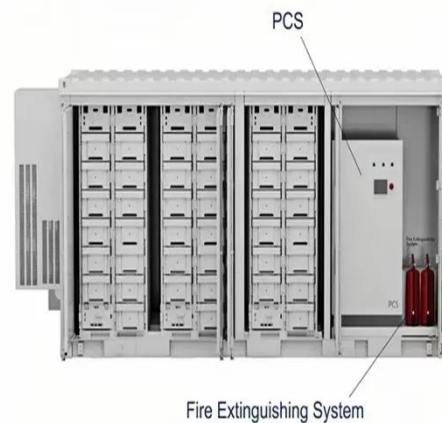

Lome BESS Outdoor Power Supply: Cost Analysis and Key Features ...