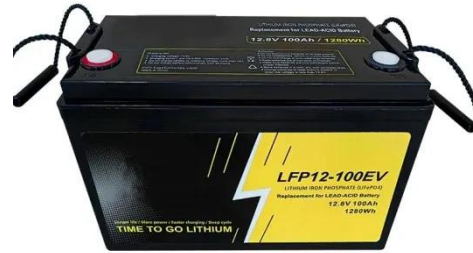

install, and maintain; Equipped with automatic fire alarm and automatic fire

...