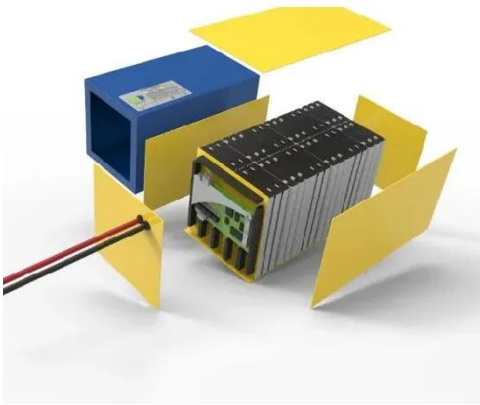

British outdoor battery cabinet BESS

The small BESS series is a fully integrated battery energy storage system that's built to last. The Series is both scalable and engineered for modularity with a low MTTR, making it ideal for medium ...

System Topology

Battery Energy Storage Systems (BESS units) , Eldapoint Group

Battery Energy Storage Systems (BESS) Battery Energy Storage Systems (BESS) or battery containers are used to store power generated by renewable energy sources such as wind ...

CATL 90KW/266KWH All-in-one Outdoor Cabinet ...

90KW/266KWH All-in-one Fully integrated Outdoor Cabinet BESS ...

S30 Outdoor Cabinet BESS 1

Cabinet BESS for Commercial & Industrial S30 Outdoor Cabinet BESS is for Commercial and Industrial consumers with all performance they are looking for

while also being easy to use and ...

Liquid Cooled Outdoor Battery Cabinet-AI-BESS Technology

A DC battery only system featuring an integrated design housed within an outdoor cabinet, seamlessly incorporating a temperature control system and battery management system. This design ...