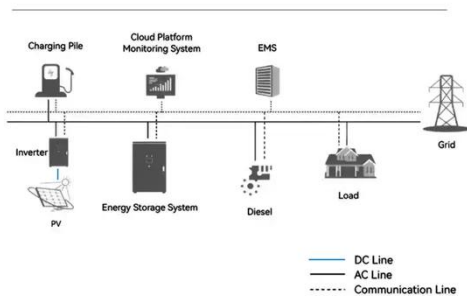

Battery Cooling Method
Air Cooled/Liquid Cooled

British Mobile Outdoor Battery Cabinet BESS

Outdoor BESS Battery Energy Storage Cabinet System for 4 x ...

AZE's waterproof type outdoor battery cabinet systems are the perfect solution for housing your Low Voltage Energy Storage systems, they are widely used in a variety of applications such as Back-up ...

British outdoor battery cabinet BESS

The small BESS series is a fully integrated battery energy storage system that's built to last. The Series is both scalable and engineered for modularity with a low MTTR, making it ideal for medium ...

System Topology

Battery Energy Storage Systems (BESS units) , Eldapoint Group

Battery Energy Storage Systems (BESS) Battery Energy Storage Systems (BESS) or battery containers are used to store power generated by renewable energy sources such as wind ...