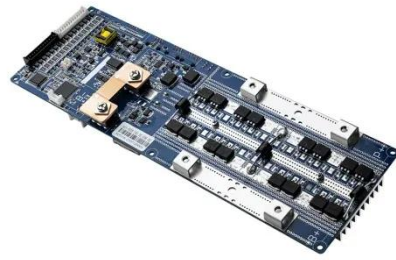

allows for ...