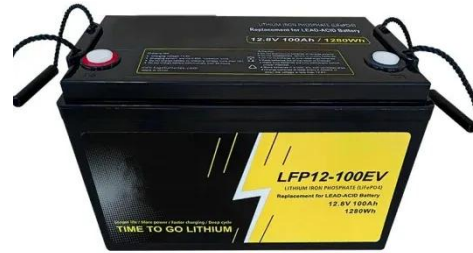

C& C Power's UBC40 Spares Battery Cabinet is a convenient solution for storing spare front access batteries on-site for secure and accessible backup power. The cabinet consists of a 12-volt charger ...