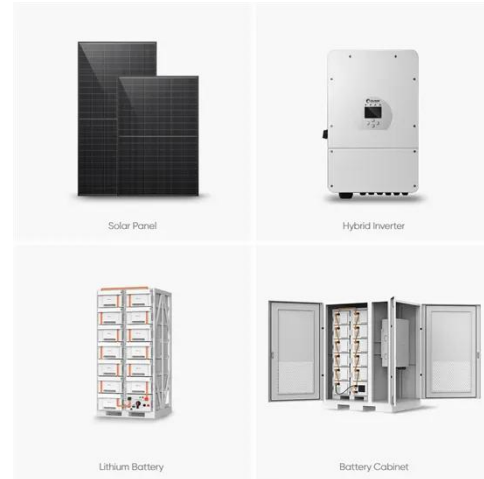

Cellular versions include a cellular a.
100140, 100141, 100150 ...

Contact Us

For catalog requests, pricing, or partnerships, please visit:
<https://kreatywny-dom.pl>