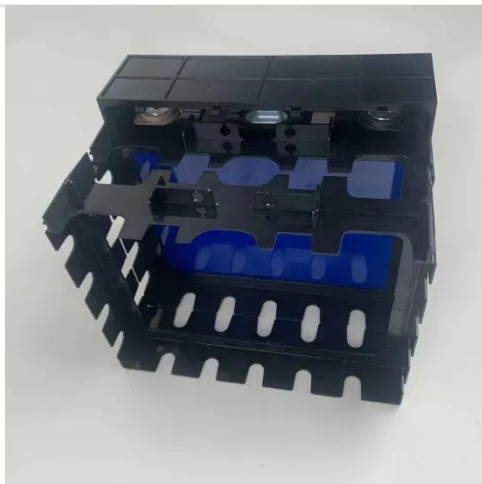

The UL certified Outdoor ESS Cabinet has a robust and rugged internal and external structure. It is delivered >95% pre-assembled, having already been manufactured, assembled, commissioned, and tested at our ...

Outdoor Energy Storage Cabinet System Manufacturer & Supplier

Looking to deploy an enterprise-grade ESS cabinet for commercial facilities, factories, EV charging, microgrids, or industrial parks? Wenergy provides fully integrated, outdoor-rated ESS cabinets using LiFePO4 ...

All-in-One Energy Storage Cabinet & BESS Cabinets , Modular, Scalable

AZE's All-in-One Energy Storage Cabinet & BESS Cabinets offer modular, scalable, and safe energy storage solutions. Featuring lithium-ion batteries, smart BMS, and thermal management, they're ideal for grid-tied, off ...