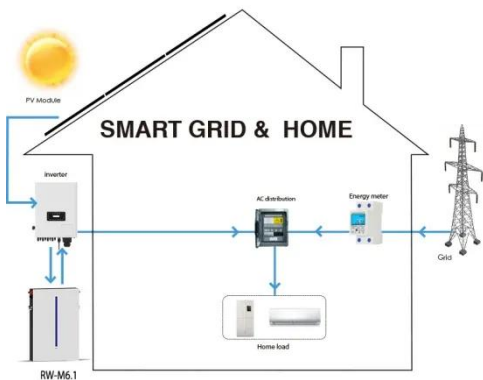

ESS Cabinet , SWA Energy LiFePO4 Energy Storage Systems

SWA Energy's ESS Cabinet delivers safe and scalable LiFePO4 battery storage for commercial and industrial projects. Advanced BMS, modular design, and long cycle life.