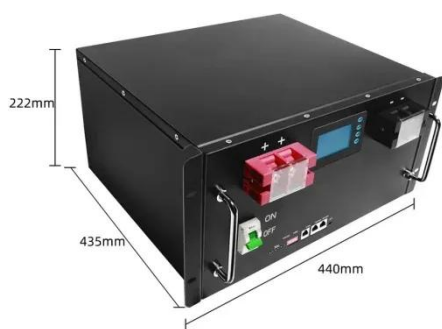

FLEXIBLE SETTING OF MULTIPLE WORKING MODES

Air Cooled All-in-One BESS Cabinet- AI-BESS Technology

Air Cooled All-in-One BESS Cabinet This product is a fully integrated energy storage solution, comprising energy storage batteries, inverters, energy management systems, temperature control ...

C& I BESS Cabinet Systems: Battery Storage Solutions

What Is BESS Cabinet? Advanced Battery