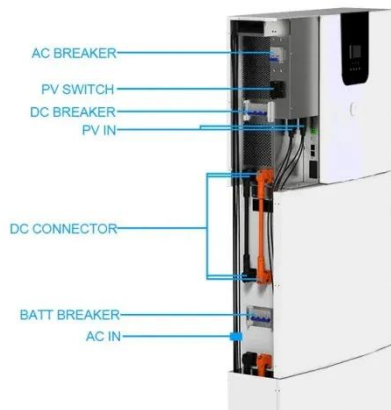

BESS Cabinet

A BESS cabinet is an industrial enclosure that integrates battery energy storage and safety systems, and in many cases includes power conversion and control

systems.

All-in-One Energy Storage Cabinet & BESS Cabinets , Modular, ...