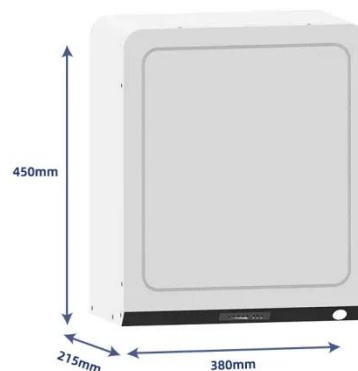

Air-Cooled Hybrid Solar Bess Cabinet 215kwh Commercial Storage

Air-Cooled Hybrid Solar Bess Cabinet 215kwh Commercial Storage, Find Details and Price about Battery Storage System Bess from Air-Cooled Hybrid Solar Bess Cabinet 215kwh ...