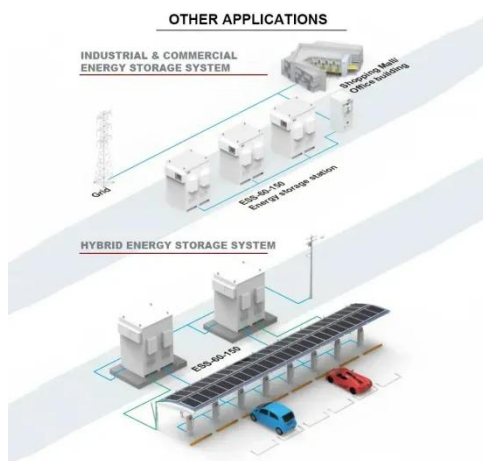

Powering Small Appliances Outdoors: A Complete Guide to Safe and

Can You Really Use Household Appliances Outdoors? Absolutely! With proper setup, over 85% of indoor-rated small appliances can operate safely outdoors temporarily. But here's the catch: ...