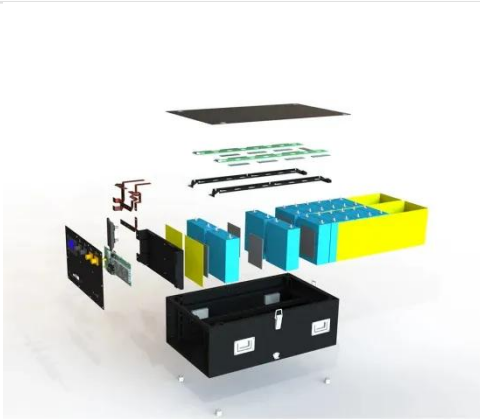

NASA starts new dish for its Deep Space Network, marks 60 years in Canberra

CANBERRA, Australia - NASA's Deep Space Network facility in Canberra, Australia celebrated its 60th anniversary on March 19 while also breaking ground on a new radio antenna.

About Canberra Deep Space Communication Complex

In addition to constructing more antennas like Canberra's Deep Space