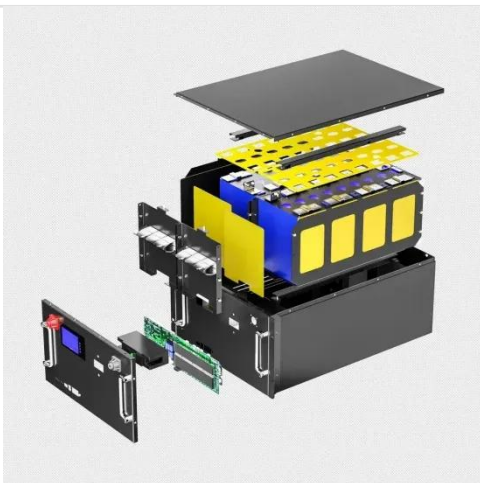

One-Stop Energy Storage Solution Provider , Wenergy

Who We Are Wenergy is a global energy storage provider with vertically integrated capabilities--from core materials to advanced energy storage systems. Leveraging AI-driven optimization, VPP ...