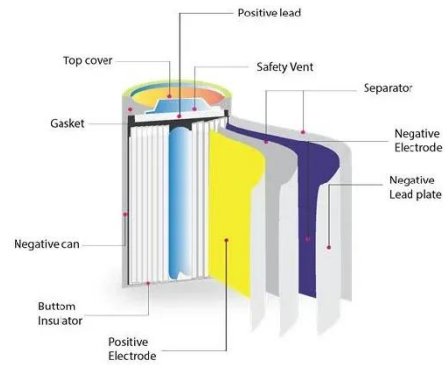

can have integrated MPPT modules or it can operate with an AC coupled ...

Contact Us

For catalog requests, pricing, or partnerships, please visit:
<https://kreatywny-dom.pl>