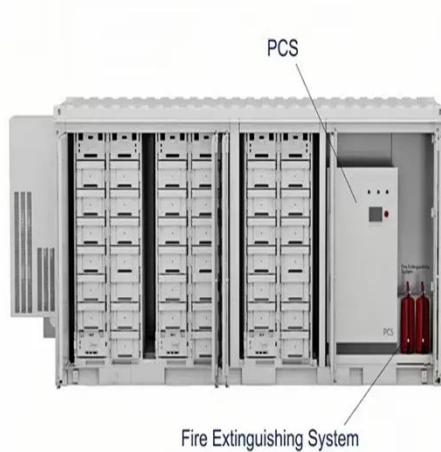

Installation. 1. position of brackets and roof ridges and roof panels. the photovoltaic ...

The Ultimate Guide to Color Steel Tile Roof Photovoltaic Bracket

Installing photovoltaic brackets on color steel tile roofs is a straightforward but crucial part of any solar energy system. By following the proper steps, adhering to best practices, and avoiding ...