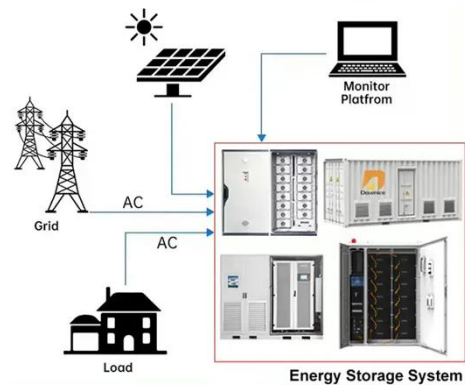

Base Station Energy Cabinet

The Base Station Energy Cabinet is a fully enclosed, weather-resistant telecom energy cabinet designed to provide reliable power distribution and battery backup for outdoor communication networks.

Site Battery Storage Cabinet, Base Station Energy Storage

A Site Battery Storage Cabinet is a modular energy backup unit specifically designed for telecom base stations. It houses lithium-ion batteries (typically LFP), BMS, EMS, and optional thermal ...

APPLICATION SCENARIOS

Communication Base Station Battery Cabinets , Huijue Group E-Site

Behind every communication base station battery cabinet lies a complex

engineering marvel supporting our hyper-connected world. As 5G deployments surge 78% YoY (GSMA 2023), these silent power ...

...

DISTRIBUTED PV GENERATION + ESS

Telecom Cabinet with Integrated Power & Battery for Reliability

The Power and Battery Integrated Cabinet combines power supply units and battery storage into a compact, weatherproof outdoor enclosure. Designed for telecom base stations, off-grid systems, and ...