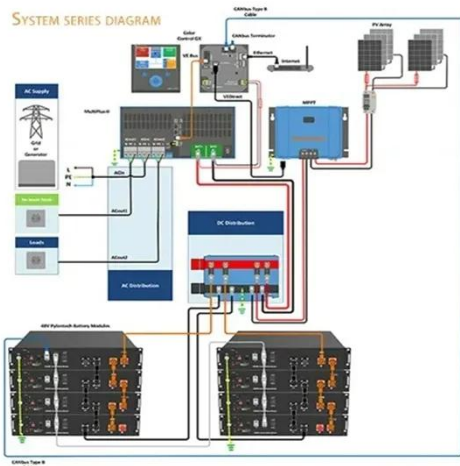

Battery pack maker Felten has announced the debut of its new mobile energy storage product, the Charge Qube. The Charge Qube is a rapidly-deployable, modular mobile battery energy ...