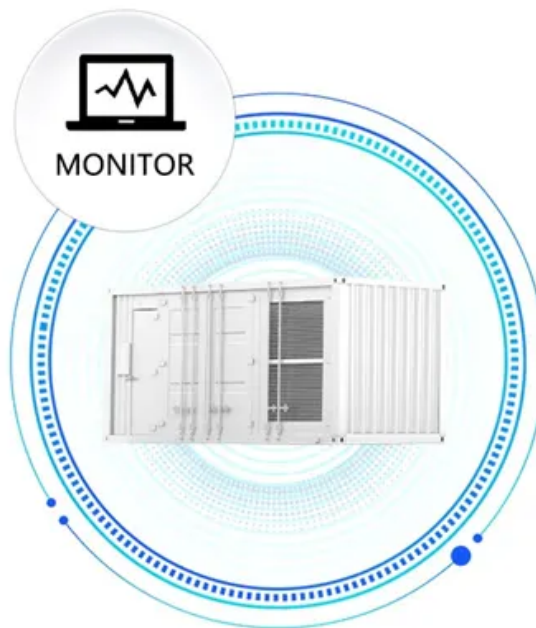

# Community uses 60kW outdoor telecom cabinet from guinea

SUPPORT REAL-TIME ONLINE  
MONITORING OF SYSTEM STATUS