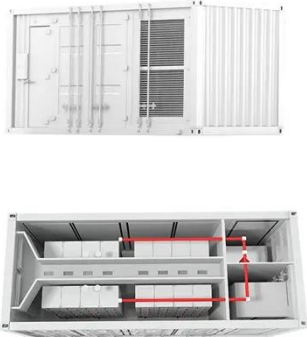

line]. The problem is the ...

ruby on rails

Many of the answers have suggested pinning concurrent_ruby to 1.3.4, but I believe that's misunderstanding the problem. There's no problem in concurrent-ruby, this issue is actually in ...

Cooling for Mobile Base Stations and Cell Towers

Designed for outdoor enclosures, harsh environment electronic cabinets, battery cabinets and more, the Outdoor Cooler Series combines superior heat pumping capability with minimal power consumption.