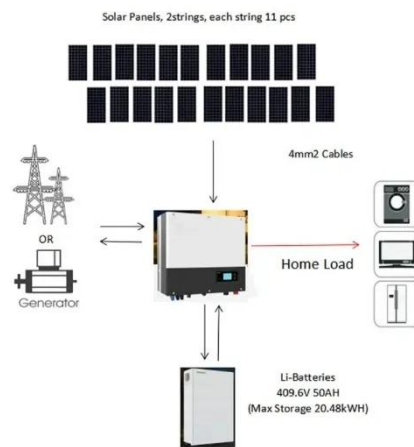

How to declare a constant in Java?

We always write: `public static final int A = 0;` Question: Is static final the only way to declare a constant in a class? If I write `public final int A = 0;` instead, is A still a constant or