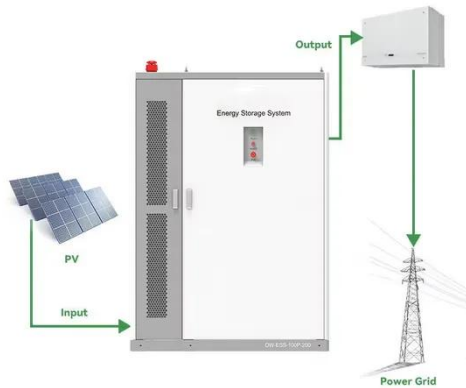

**custom / tradition / practice ,
WordReference Forums**

I'd use "custom". To me, "tradition" suggests something that's been going on for centuries and while that may or may not be the case with tipping the hairdresser, the inference here is that it's ...

19 Inch USB Charging Cabinet

As one of the most professional 19 inch USB charging cabinet manufacturers and suppliers in China, we're featured by quality products and good service. Please rest assured to wholesale customized 19 ...

custom / customized

Custom = to the customer's specification or to fit a particular area/part/shape, etc.
Customized = changed from the manufacturer's original design.