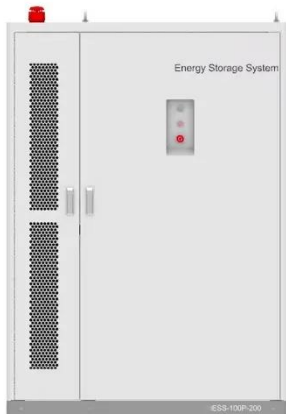

It's the custom or a It's a custom to do something

It is a custom for people to have several computers at home. I am more inclined towards 2., because people can have other customs, and the custom about computers is one of many.