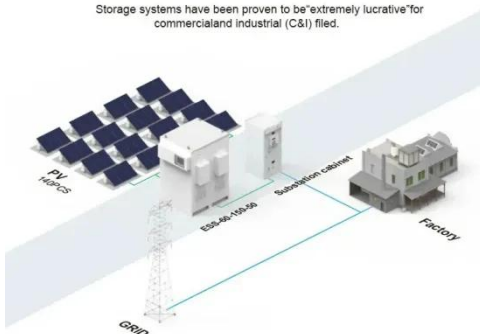

BASIC APPLICATION

What is a DC energy storage cabinet , NenPower

A DC energy storage cabinet is a specialized unit designed to store direct current (DC) electricity for various applications, particularly in renewable energy systems.

High-Performance DC Cabinet for Energy Storage