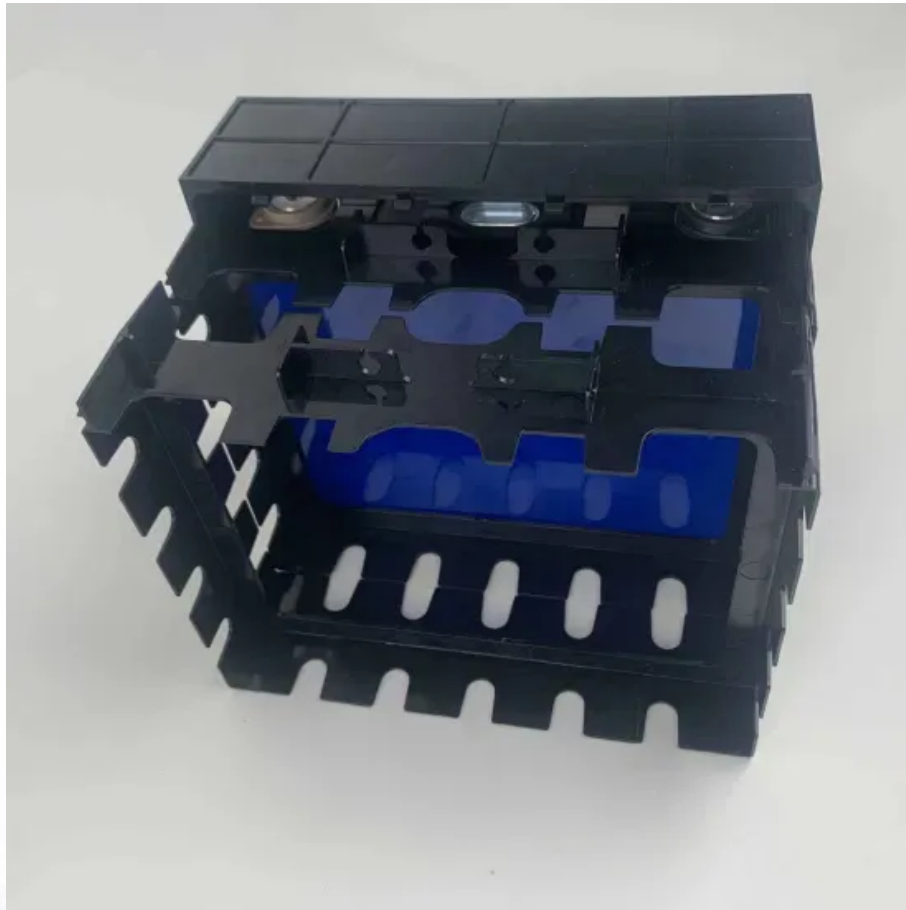

# **Data Center Power Cabinet 50kW 2025 Model**