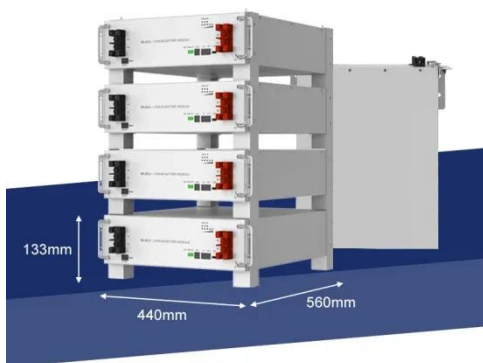

### Outdoor Power Cabinet

K& M All in One power cabinet provides space for, up to two Nokia AirScale BBU sub racks (6U), user equipment (6U/15kW, 5U/24kW) and either VRLA or Li-ion batteries (16U).