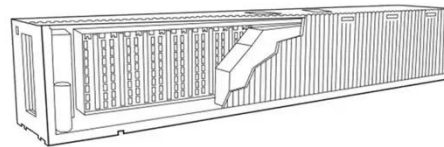

### 112kWh Outdoor Energy Storage Cabinet with Lithium-ion Batteries

112kWh lithium iron phosphate (LFP) battery for stable, long-lasting power supply. IP54-rated cabinet with active thermal management for harsh weather and temperature extremes. Supports parallel ...