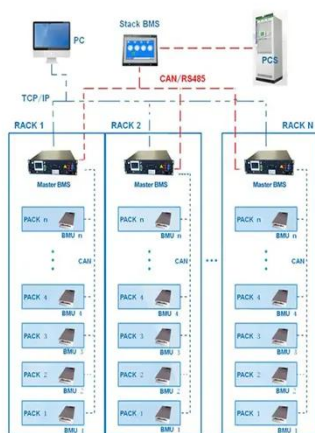

BMS Wiring Diagram