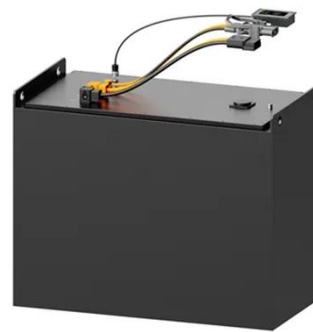

Rich Solar is your online source for lightweight & rigid solar panels. Browse our selection of highly efficient solar panels ranging from 20Watt to 335Watts in both Poly and Mono cell technologies.