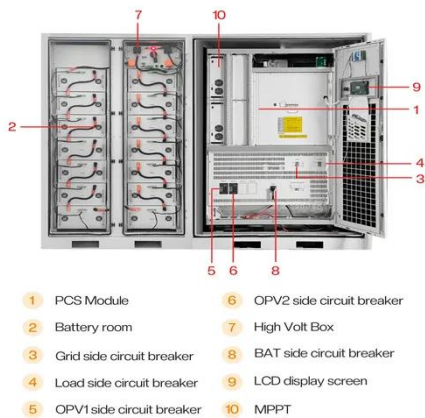

Telecommunication (MPT) are two of the Internet ...

Myanmar Telecoms

Telecomuncations in MyanmarThe Telecoms LawThe Licensing RulesTelecoms RegulationInvestment RegimeLicensing RegimeOver the last seven years Myanmar telecoms market has been transformed. Formerly one of the most underdeveloped markets in Asia, Myanmar has experienced unprecedented growth in mobile and mobile broadband services. Foreign investment has been the driving force behind a telecoms boom that is reshaping the economy, creatin...See more on charltonsmyanmar Myanmar Broadband Telecom Co.,Ltd.