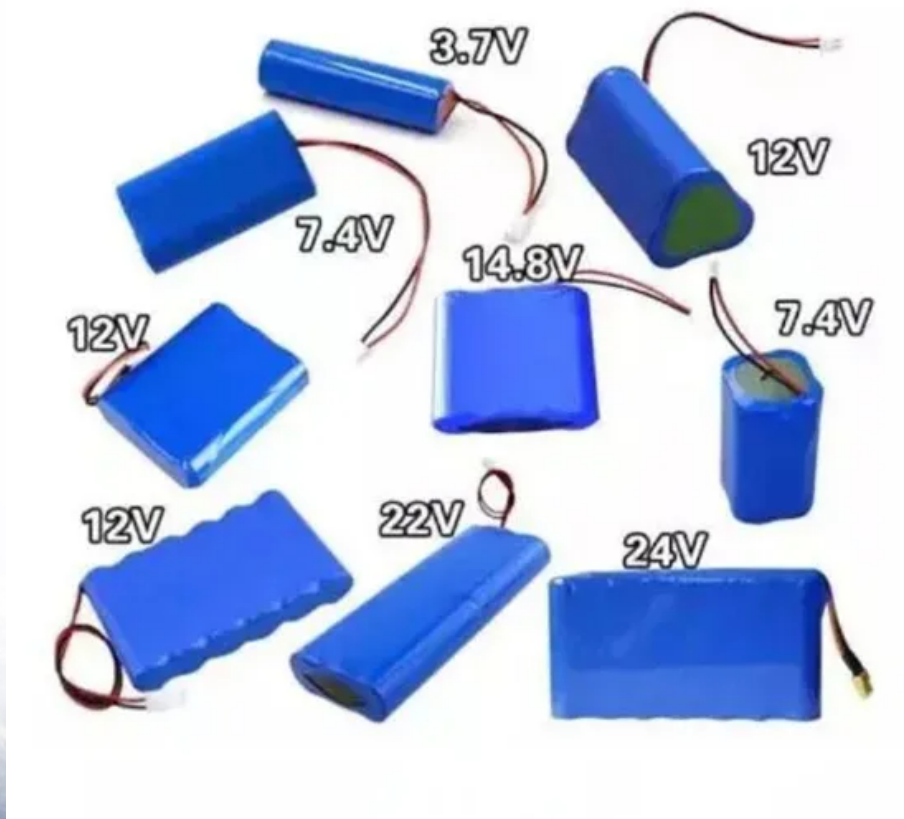

Does the new energy battery cabinet come with a solar container communication station

Overview

Discover the Pole-Type Base Station Cabinet with integrated solar, wind energy, and lithium batteries. Designed for seamless installation and remote monitoring, this energy-efficient cabinet ensures reliable power for communication networks. Modular switching power supply, dynamic loop monitoring unit, fiber optic wiring unit, and battery backup unit can be integrated in one cabinet., to effectively solve. AZE's all-in-one IP55 outdoor battery cabinet system with DC48V/1500W air conditioner is a compact and flexible ESS based on the characteristics of small C&I loads. It integrates the photovoltaic, wind energy, rectifier modules, and lithium batteries for a stable power supply, backup power, and. How does the HJ-SG-R01 Communication Container Station Energy Storage System support green energy integration in remote areas like Australia?

The HJ-SG-R01 is designed to integrate multiple green energy sources such as solar, wind power, and diesel generators. This makes it ideal for remote areas. Our solar containers ensure fast deployment, scalability, customization, cost savings, reliability, and sustainability for efficient energy anywhere.