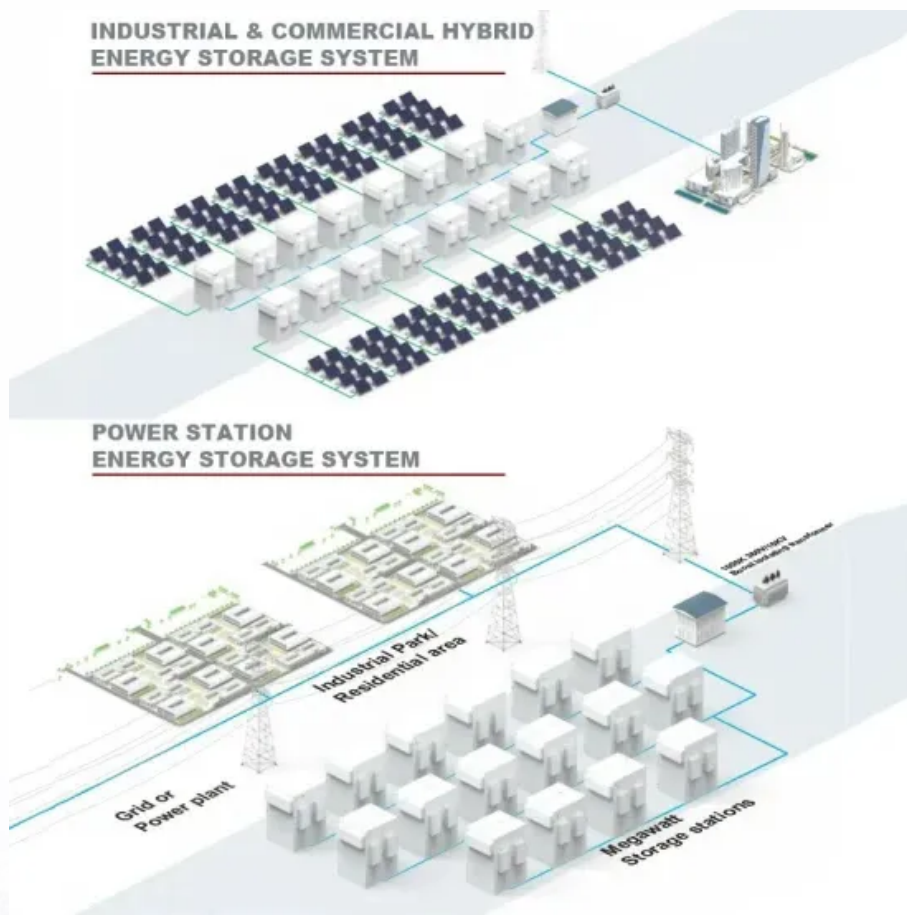

Double-sided 335 photovoltaic panel size

Overview

Version 3G1 modules use mono-crystalline PERC G1 cells at 158.75mm which have been cut in half. Bulk-packed for safety and scale - 335W high-efficiency panels, securely palletized in sets of 8, 10, or 12 for large-scale installations. Rigorous Testing: Over 30 in-house tests, including UV, TC, HF. STC (Standard Test Condition): Irradiance 1,000 W/m², Ambient Temperature 25 °C, AM 1.5 / The nameplate power output is measured and determined by LG Electronics at its sole and absolute discretion. Questions?

. LG NeON® 2's 335W are a similar physical size to many conventional 270W panels. So you can install more kW of solar on your roof with the LG NeON® 2. At 40-46 pounds, they can be safely handled by. MEGA 335 | 335 Watt Solar Panel | Premium Grid-tie or Off-grid Solar Panel for Residential, Commercial, Agriculture | 25-Year Output Warranty | UL Certified Need help?