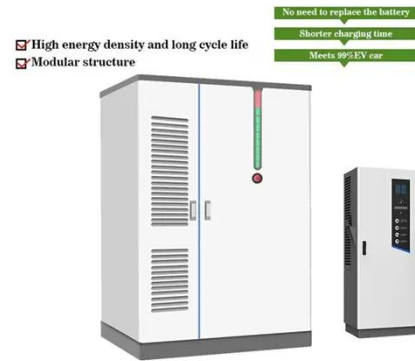

2025 Edge Computer Enclosures

Edge computing enclosures integrate professional power distribution and management units. Features include multiple output channels, surge protection, voltage filtering, and support for uninterruptible ...

ARCTIV EDGE-SERIES CABINETS

ArcTiv Edge-Series Cabinets are designed for protecting and managing networking devices commonly used in PoE+, IIoT and Edge-Computing applications.

26U 42U Smart Integrated Micro Data Center Cabinet System for

Edge

Compared with traditional large data centers, micro data centers have a smaller size, lower energy consumption, and higher flexibility, and are suitable for edge computing, remote office, retail stores, ...

Indoor Edge Computing Dedicated Power Integration Cabinet

Indoor Edge Computing Dedicated Power Integration Cabinet is designed to provide comprehensive power management and environmental control, ensuring the stability of your edge computing devices ...