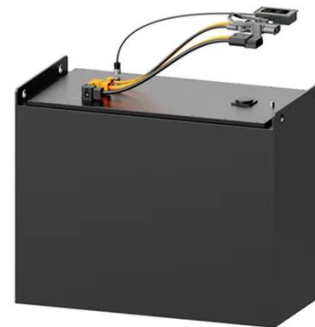

2025 Edge Computer Enclosures

Edge computing enclosures integrate professional power distribution and management units. Features include multiple output channels, surge protection, voltage filtering, and support for uninterruptible ...

Indoor Edge Computing Dedicated Power Integration Cabinet

Indoor Edge Computing Dedicated Power Integration Cabinet is designed to provide comprehensive power management and environmental control, ensuring the stability of your edge computing devices ...