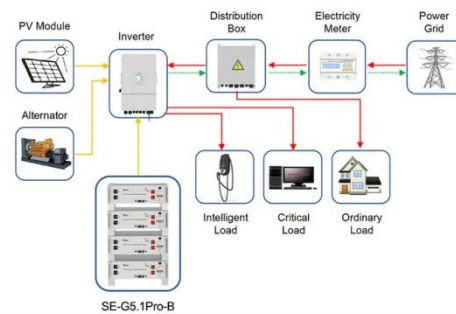

Edge Data Center Solutions

The Edge Data Centre is an innovative integrated data center infrastructure solution by Rittal, specifically designed for mission critical server room applications.

Application scenarios of energy storage battery products