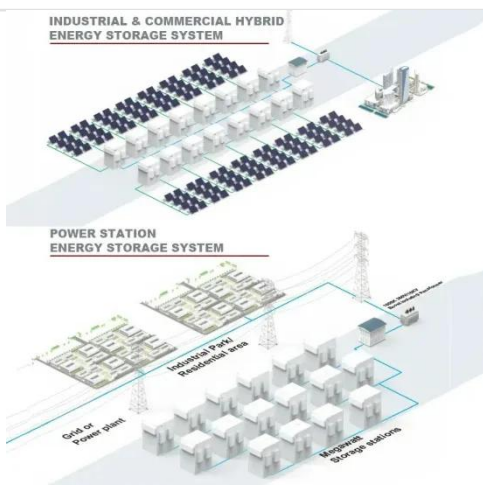

48-Volt Pure Sine Power Inverters

Create a backup power system with 48-volt pure sine power inverters that are ideal for reliably powering a large range of electronics, tools and appliances.

48 Volt Pure Sine Wave Power