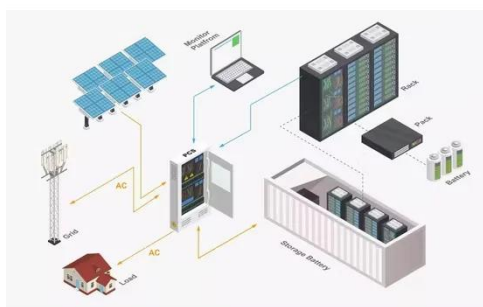

KREATYWNY ENERGY POLSKA

Emergency Power Storage Cabinet 10MWh Specifications and Models

Overview

See our 5–10MWh container specs. The Modular ESS (Energy Storage System) series consists of energy storage with a high energy density and many cycles (8000) placed in cabinets and complete with temperature control and fire protection. These cabinets are modular and expandable to, for example, 10MWh and are combined with different. Multi-dimensional use, stronger compatibility, meeting multi-dimensional production and life applications High integration, modular design, and single/multi-cabinet expansion Zero capacity loss, 10 times faster multi-cabinet response, and innovative group control technology Meet various industrial. The EG Solar wall-mounted Home battery is an intelligent 10kWh (9.6kWh usable) residential energy storage appliance that offers homeowners the ability to store power generated by an onsite solar system or from the grid for use as an emergency home battery backup. Despite its attraction as an. Which best describes you?

For more information on the processing of personal data, please see our Privacy Policy. I have read and agree to the Sungrow Terms of Use. AmpLINK™ BESS is, designed for large-scale and utility-grade applications. Can't find what you need?

Contact us. We ensure each energy storage cabinet is safer and more valuable, delivering renewable energy that.

Emergency Power Storage Cabinet 10MWh Specifications and Mode

Nominal Capacity
280Ah

Nominal Energy
50kW/100kWh

Grid-Scale Graphene Battery Storage , 5MWh-10MWh ENPACK

Designed with graphene-based solid-state tech, it provides instant, reliable energy without heat, maintenance, or footprint-heavy systems--perfect for data centers, government facilities, and other ...