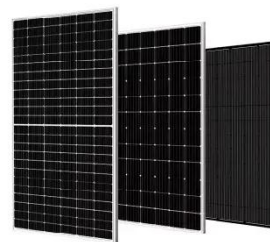

C & D Technologies , Stationary Battery Cabinets

C& D Stationary Battery Cabinet offerings are designed to meet the latest UL standards. They feature an improved cooling profiles to maintain optimal