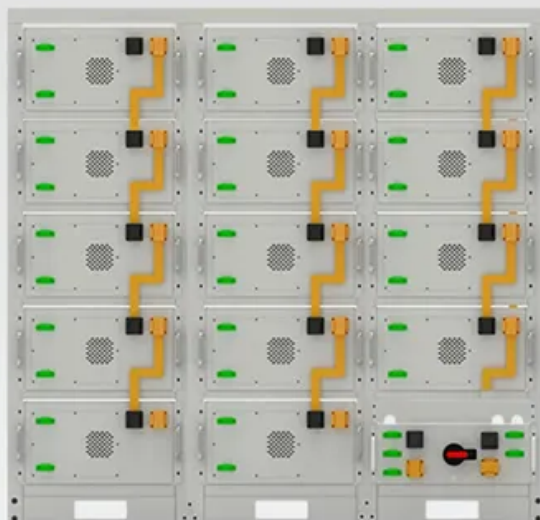

Emergency lead-acid battery cabinet 800mm deep

Battery String-S224

- 1C Charge/Discharge
- Easy configuration and maintenance
- Power supply can be single battery string or parallel battery strings

Emergency lead-acid battery cabinet 800mm deep

Battery Cabinet

With its spacious 42U capacity and 800mm depth, the Linkbasic ...

Battery Cabinet, Battery Storage Cabinet, Battery Bank Rack

EverExceed VRLA battery cabinets are very durable, and easy to install. Engineered for use with most type of battery terminal models, these cabinets can fit a wide variety of applications.