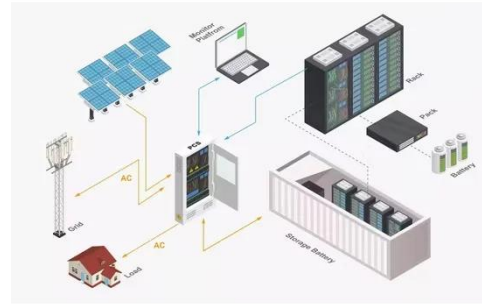

Recognizing this, Mobile Network Operators are actively prioritizing EE for both network maintenance and environmental stewardship in future cellular networks. The paper aims to provide an outline of ...