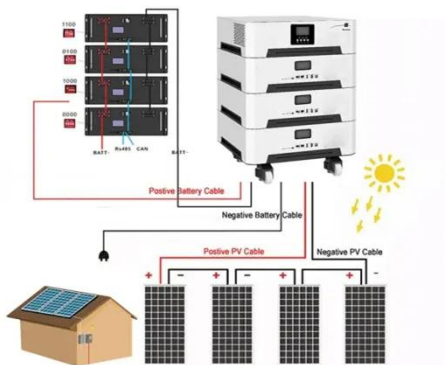

## **Energy Storage System Cooling (7.5-20.5kW)**

Integrated design, plug and play, complete isolation from inside and outside. Open protocol, support control according to cell temperature, more flexible on-site application.

## **Battery Plug Box**

Module utilizes consistent lithium iron phosphate battery cells in a series-parallel configuration 5KW with precise internal airflow design. Temperature

difference among cells is minimal.

### Battery energy storage system (BESS) container, BESS container -

It features a high-quality container enclosure pre-installed with a battery rack, allowing clients to integrate their own battery packs, cooling systems, fire suppression systems, and other components.