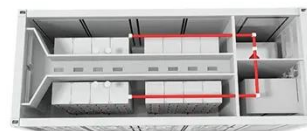

FIRE HAZARDS OF BATTERY ENERGY STORAGE SYSTEMS

A major fire erupted several months ago in a battery energy storage system within a Pennsylvania Food Bank facility that collected energy from a photovoltaic array onsite.