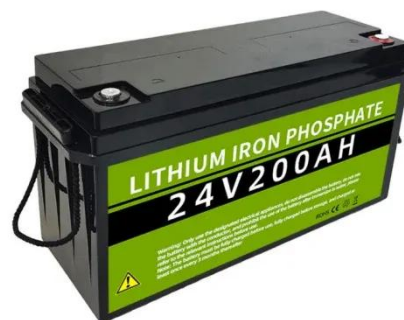

Base Station Energy Cabinet

The Base Station Energy Cabinet is a fully enclosed, weather-resistant telecom energy cabinet designed to provide reliable power distribution and battery backup for outdoor communication networks.