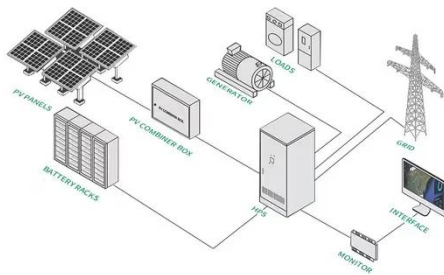

Energy storage cabinet battery communication power supply site

Site Battery Storage Cabinet, Base Station Energy Storage