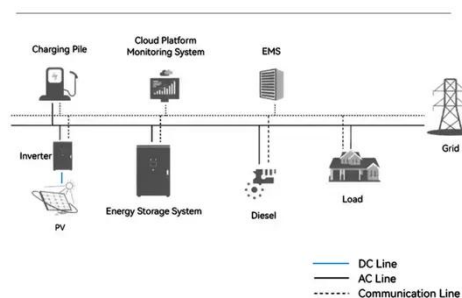

System Topology

What Is an Energy Cabinet and How Does It Work? , SolarInfo