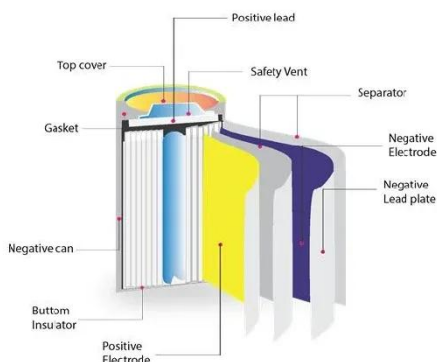

Tight-Seal Brushes , McMaster-Carr

Choose from our selection of holders for tight-seal strip brushes, corrosion-resistant tight-seal brushes, tight-seal strip brushes, and more. Same and Next Day Delivery.