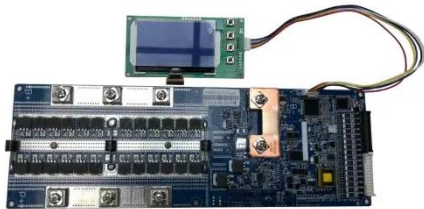

Generator Connection Cabinets , Forgent

Explore the advanced protection, monitoring, and safety features that make Forgent generator connection cabinets the trusted choice for reliable generator integration in critical power systems.