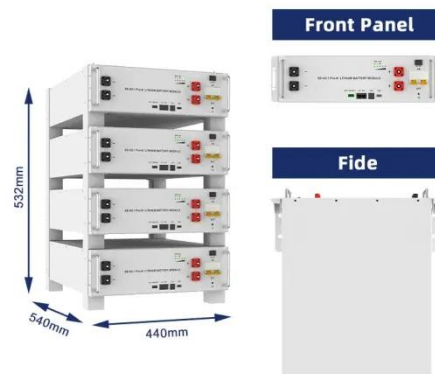

D Curve Circuit Breakers

Shop high-quality D curve circuit breakers from reliable suppliers. Enjoy robust performance, versatile applications, and industry-leading safety features.