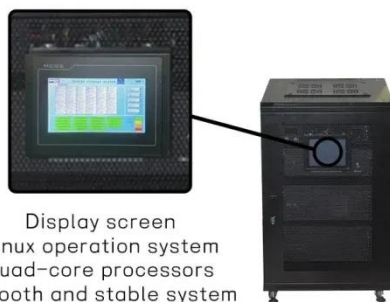

Famous color steel tile photovoltaic bracket

Standard 20ft containers

Standard 40ft containers

The Ultimate Guide to Color Steel Tile Roof Photovoltaic Bracket

Installing photovoltaic brackets on color steel tile roofs is a straightforward but crucial part of any solar energy system. By following the proper steps, adhering to best practices, and avoiding ...

Display screen
Linux operation system
quad-core processors
smooth and stable system

The bracket for photovoltaic color steel tile orders

Zeoluff's color steel tile roof photovoltaic bracket system has unique connection design, simple and fast installation, strong wind resistance, and can achieve installation without penetrating the roof structure.