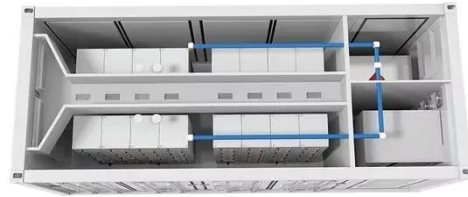

solar panel systems, responsible for
keeping ...