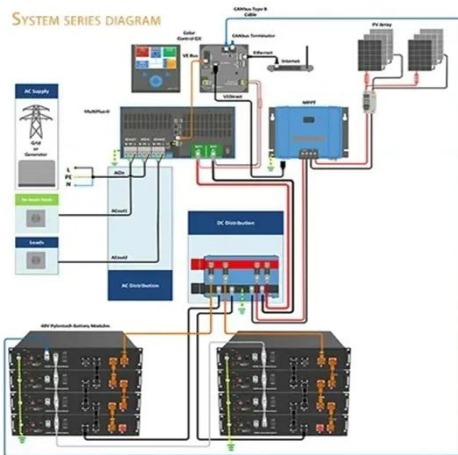

How to install the generator on Fengjun 5

In this article, we'll walk you through the process of hooking up a generator to your house in the UK, from determining the appropriate generator size to hiring a licensed electrician to handle