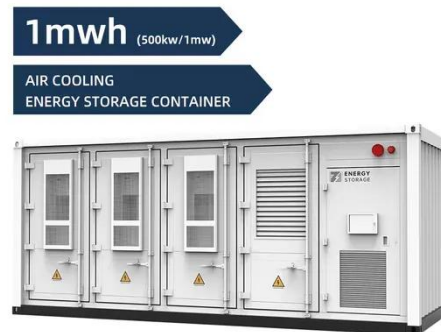

Custom Power Supply Cabinets , Riteoptic

Our base station cabinets can directly power nearly any communication equipment they house. The design of our racks and cabinets allow for high integration with different backup time and easy ...