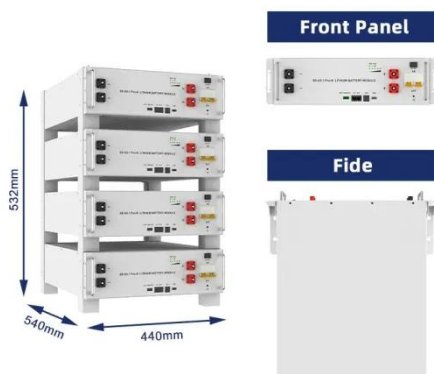

Outdoor Cabinets for Traffic: Durable, Dependable, Dynamic

Outdoor communication cabinets can be customized to meet specific traffic control needs. For example, you can choose cabinets with secure locking mechanisms to protect sensitive equipment.

Contact Us

For catalog requests, pricing, or partnerships, please visit:
<https://kreatywny-dom.pl>