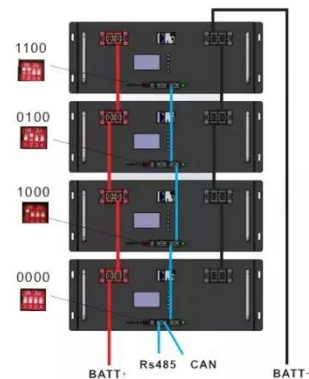

Energy Storage Cabinet, energy storage system, New Energy ...

Huijue Group's Mobile Solar Container offers a compact, transportable solar power system with integrated panels, battery storage, and smart management, providing reliable clean energy for off ...