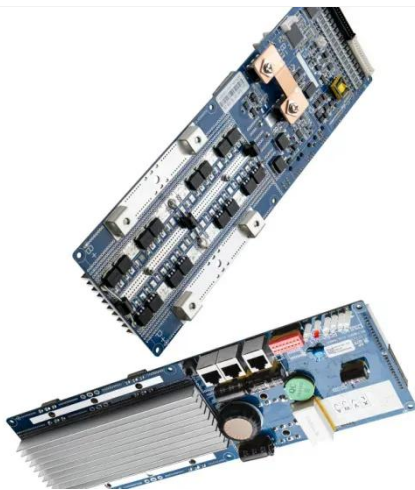

42RU Freestanding Server Cabinet

Deep-format 42RU 600x2055x1000mm
cabinet with strong steel build, 4 fans,
and 3 shelves. Extra space for larger
installations.

42U Server Rack Cabinet, 1000mm depth, ...

Our 42U server rack cabinet has a
perforated front and French rear doors to
facilitate airflow. Quick-release, lockable
side panels allow for easy ...