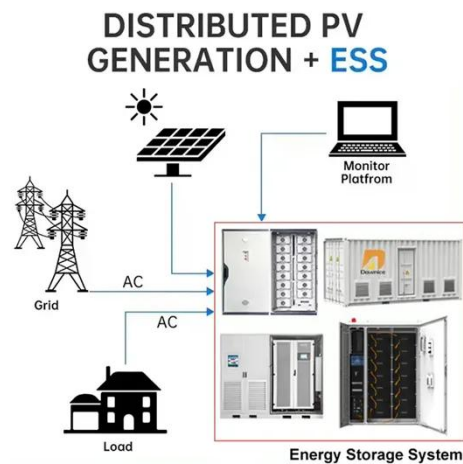

Germany Communication Power Supply Cabinet 60kW

Germany Communication Power Supply Cabinet 60kW

High Performance DC Power Supplies

Based on the industry leading GENESYS+ programmable power supply units, the GSPS High Power Systems product range offers up to 60kW in a 19 inch 20U high rack cabinet fully configured and ...

EPS/PUB 10000 6U Bidirectional DC-Power Supply 60kW-3,84MW

The EPS's power supplies of the »EPS/PUB 10000 6U« series are so-called bidirectional ATE devices, incorporating the function of a laboratory power supply (source) and an electronic load (sink) into one ...

60kW DC supplies see 6U power density breakthrough

EA Elektro-Automatik in Germany has launched a range of DC power supplies with 60kW of power in a 6U enclosure for high density applications.

Configurable programmable power

supply systems deliver 30kW, ...

The configurable GSPS series can provide 30kW, 45kW or 60kW of output power with seamless transition across constant voltage, constant current and constant power limit operating modes.