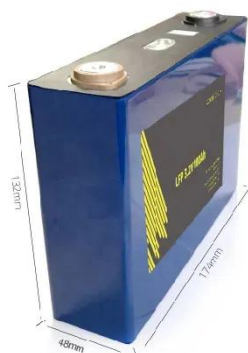

KREATYWNY ENERGY POLSKA

Glass weight of photovoltaic panels

Glass weight of photovoltaic panels

Photovoltaic power generation glass weight

Photovoltaic power generation glass weight How much does solar panel glass weigh? Weight -- Glass must be of a certain weight for solar panels. The industry standard weight for a 3.2 mm thick solar ...

Transmittance and weight of solar panels with different thickness of glass

This isn't just any regular window glass--it's the gatekeeper that decides how much sunlight actually reaches the photovoltaic cells. Today, we're diving deep into how the thickness and ...