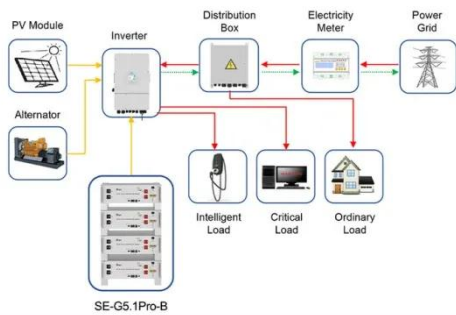

A photovoltaic system consists of various components that work together to convert sunlight into electricity. The main components of a PV system include: Solar panels: These are the primary ...

ESTEL Step-by-Step Guide to Wiring PV Panels for Beginners

Learn how to wire PV panels safely and efficiently with this beginner-friendly guide. Covers series vs. parallel connections, tools, and step-by-step setup.

DIY PV System Installation -

The PV panel frames The PV panel support rails (including ground bonding across splices in the rail) The micro-inverter case grounds The PV array junction box (if metal) The ...

Application scenarios of energy storage battery products

Hillside photovoltaic panel installation and wiring

Connecting PV modules in series and parallel are the two basic options, but you can also combine series and parallel wiring to create a hybrid solar panel array. Some solar panels have microinverters built ...

How to build photovoltaic solar energy on a hillside

Calculating the net energy production based on orientation and tilt can help in determining optimal installation setups, making it essential to analyze geographic data when ...