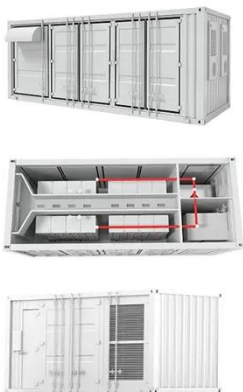

Base Station Energy Cabinet

The Base Station Energy Cabinet is a fully enclosed, weather-resistant telecom energy cabinet designed to provide reliable power distribution and battery backup for outdoor communication networks.

Telecom Cabinet Communication Power + PV + Storage: Key Design

...

Grid-connected mode: Energy moves both ways between the telecom cabinet and the main grid. This bidirectional flow helps balance supply and demand, especially during peak periods ...

Power Supply Cabinets

They feature power supply, distribution, and protection equipment as well as radio systems and passive or active cooling. Contact us today to learn about

all the options and to find a solution that is right for ...

Grid Connection Cabinet: Essential for Power Systems

A grid connection cabinet, also known as a parallel cabinet, is an electrical device used to connect two or more independent power sources, enabling them to operate in sync and supply ...